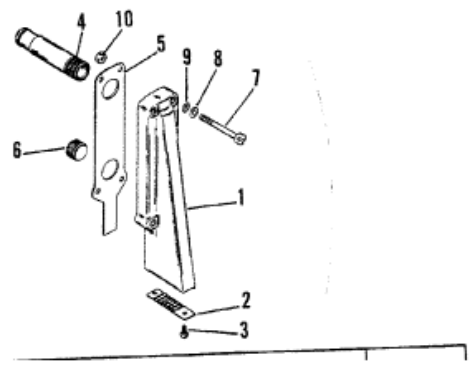

WATER PICK-UP KIT

**OLD
DESIGN**

**STERN
DRIVE**

Parts List						
Ref	Class	Part	Description	Qty	Comment	Footnote
1		88845A	1 WATER PICK-UP KIT	1		
2	35	86844	INLET SCREEN	1		
3	10	86843	SCREW	2		
4		86700T	WATER PICK-UP TUBE	1		
5	27	88900	GASKET	1		
6	22	88847	PIPE PLUG	1		
7	10	89032	SCREW	4		
8	12	56720	WASHER	8		
9	25	30641	O-RING	4		
10	11	67980	NUT	4		